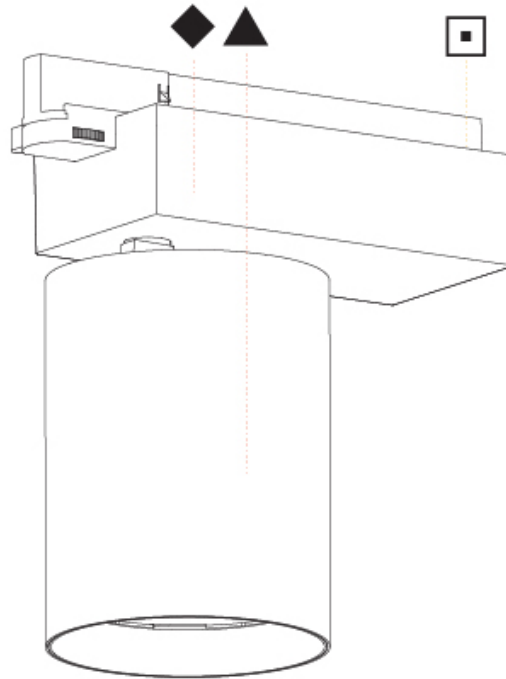

PROJECT _____

TYPE _____

SPECIFIER _____

QUANTITY _____

DATE _____