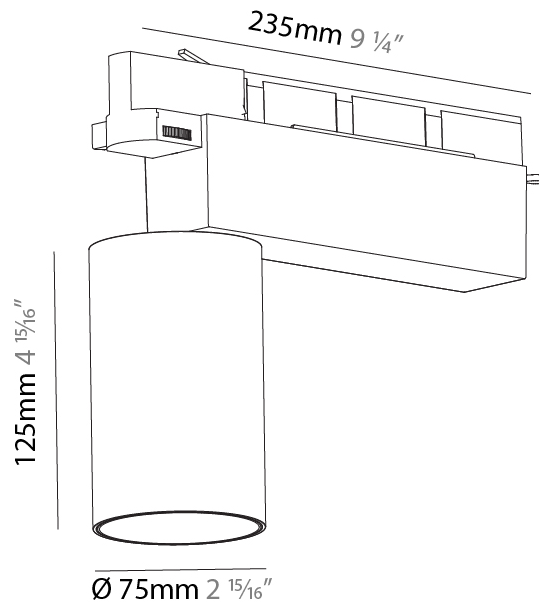

PHYSICAL

Shape: Cylinder
Diameter (mm): 75
Diameter (in): 2 ¹⁵/₁₆
Length (mm): 235
Length (in): 9 ¹/₄
Height (mm): 182
Height (in): 7 ³/₁₆
Light Distribution: Adjustable / Direct
Weight (kg): 1.099
Weight (lbs): 2.42
Installation Requirement: Track or profile system
Fixture Finish: SSR / BKV / CWI / CRY / HAB / LAG / UFT / ITA / RUA / RUR / MIC / FTG / MYG / TWT / LOD / PUS / FRO / FUP / KIA / POP / BLS / SPG / MEY / GOH / GUM / CHC / COM / ABZ / JAG / OBR / MOS / ROR
Fixture Material: Aluminum Die Cast

ELECTRICAL

Lamp Type: LED (Zhaga Standard)
Input Wattage (W): 26
Total Output Wattage (W): 23.6
Dimming: Tri-Mode (Non-Dimming and Phase Dimming (120Vac only) and 0-10V Dimming)
Driver Included: Yes
Driver Location: Integrated
Driver Type: Constant Current - Universal
Driver Class: Class 2
Input Voltage (V): 120 - 277
Constant Current (MA): 700

LED

Number of LEDs: 1
Color Temperature (°K): 2700 / 3000 / 3500 / 4000
Max. Delivered Lumen (lm): 1968 / 2097 / 2160 / 2204
Nominal Lumen (lm): 3113 / 3317 / 3416 / 3486
CRI: >90 CRI
Lamp Life (hrs): 50000
Upon Request: Special Color Temperature Special Led

OPTICAL

Reflector: 20 / 25 / 40
Adjustability: Rotational 340°; Tilt 90°
Upon Request: Special Beam Angles

RATINGS AND CERTIFICATIONS

Certified By: Certified for North American Standards
IP rating: IP20