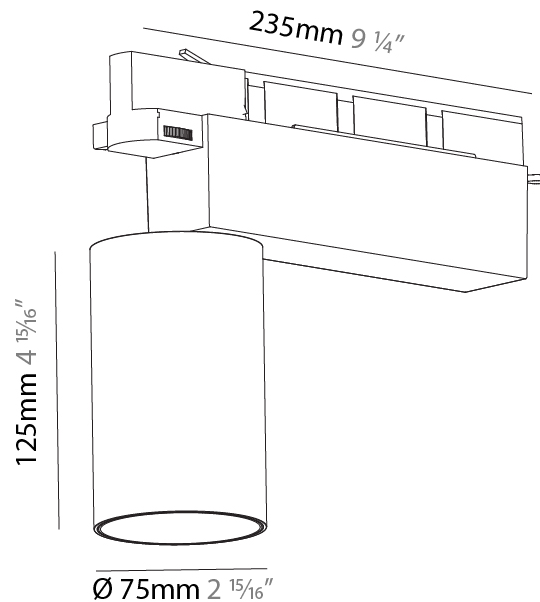

OPTICAL

Reflector°: 20 / 25 / 40
 Adjustability: Rotational 340°; Tilt 90°
 Upon Request: Special Beam Angles

RATINGS AND CERTIFICATIONS

Certified By: Certified for North American Standards
 IP rating: IP20