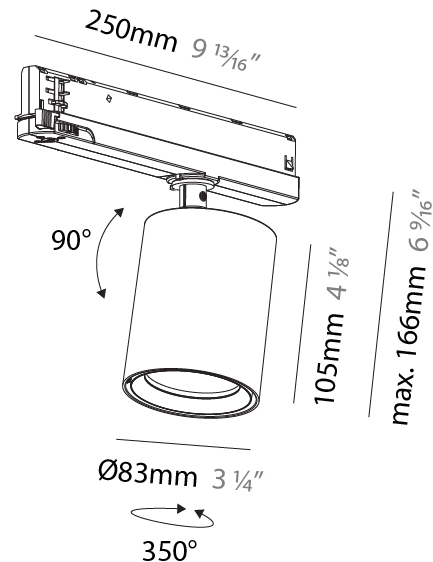

GENERAL

Series: Centriq
Subseries: Centriq In
Brand: Prolicht
Division: Architectural
Mounting Type: Track
Mounting Location: Ceiling
Subcategory: Spots

PHYSICAL

Shape: Cylinder
Diameter (mm): 83
Diameter (in): 3 1/4
Length (mm): 250
Length (in): 9 13/16
Height (mm): 166
Height (in): 6 9/16
Light Distribution: Adjustable / Direct
Weight (kg): 0.87
Fixture Finish: SSR / BKV / CWI / CRY / HAB / LAG / UFT / ITA / RUA / RUR / MIC / FTG / MYG / TWT / LOD / PUS / FRO / FUP / KIA / POP / BLS / SPG / MEY / GOH / GUM / CHC / COM / ABZ / JAG / OBR / MOS / ROR
Holder Finish: WHI / BLK
Accent Finish: SSR / BKV / CWI / CRY / HAB / LAG / UFT / ITA / RUA / RUR / MIC / FTG / MYG / TWT / LOD / PUS / FRO / FUP / KIA / POP / BLS / SPG / MEY / GOH / GUM / CHC / COM / ABZ / JAG
Fixture Material: Aluminum

ELECTRICAL

Lamp Type: LED (Zhaga Standard)
Input Wattage (W): 36.2
Total Output Wattage (W): 32.7
Dimming: Non-Dimmable / 0-10V Dimming
Driver Included: Yes
Driver Location: Integrated
Driver Type: Constant Current - 120Vac
Driver Class: Class 2
Input Voltage (V): 120

LED

Number of LEDs: 1
Color Temperature (*K): 2700 / 3000 / 3500 / 4000
Max. Delivered Lumen (lm): 2916 / 3037 / 3166 / 3320
Nominal Lumen (lm): 3471 / 3615 / 3769 / 3952
CRI: >90 CRI
Lamp Life (hrs): 50000

OPTICAL

Reflector°: 20 / 32 / 54
Adjustability: Rotational 350°; Tilt 90°

RATINGS AND CERTIFICATIONS

Certified By: CSA Certified to UL and CSA Standards
IP rating: IP20